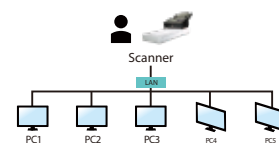

A Duplex Scanner Suited for Document and Cards

Thanks to the advanced straight paper path and image processing technology, mixed batches of documents with varies sizes and weights can be scanned, appropriately cropped, deskewed, and ready to use. Scan size accepts paper from receipts 50 x 50 mm (2 x 2 in.) to business document 242 x 356 mm (9.5 x 14 in.). The auto document feeder is also robust enough to feed paper up to 413 g/m² (110 lb.) and embossed hard cards such as ID cards, credit cards, driver's license, and health insurance card up to 1.25 mm thick.

Color, and Graphical LCD Display

The AD370FN is easy to use through the LCD display and buttons on the panel. By selecting your destination and pressing the "Scan" button, the scan can be done and the scanned image can be sent to your specified destination application such as e-mail, printer, or your favorable image-editing software application. Up to nine frequently used scan settings and destinations can be preset for different scanning needs.

A Wired Network Scanner

After connecting to the LAN through the ethernet cable, install Avison's Network setup tool - Virtual Scanner Link software to find and connect the scanner on the LAN. Then you can start a scan either from your computer directly on the scanner's button. What is best, the network scanner allows you to switch to other computers in the LAN, users in the LAN can really enjoy the scan and collect the image on their own computers!