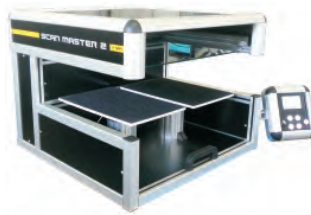

STANDARD:
◀ Floor Model
35 cm Book Cradle

OPTIONAL:
Desk Top Model
20 cm Book Cradle
▼

A2

CAN HANDLE THE REAL THICK STUFF. SCANS AT SUPER HIGH RESOLUTION. COMES IN MULTIPLE VERSIONS. VERY VERSATILE!

A1

THE MOST PRACTICAL MODEL OF THE SCAN MASTER FAMILY.

All our scanners come with a motorized pull-out book cradle. This pull-out concept makes it very easy to handle large and heavy originals. In addition the book cradle is equipped with pressure sensors which allow the operator to increase or decrease the pressure between original and glass plate as preferred. Operation and adjustment of the book cradle happens conveniently via touch screen panel. The scan is being released via foot switch. A hand switch is alternatively available.

Operation Independent from Ambient Light - truly SMA!

A special LED light illuminator without any ultraviolet and infrared radiation guarantees harmless and uniform illumination. As the illuminator is located inside the scan head and is simply moved across the original it doesn't matter where the scanner is being placed. Bright sunlight or intensive ceiling light will not interfere in the scanning process. The quality of the produced images are always the same - regardless of what the ambient light conditions are. In addition there is no external light source irritating the operator.

Please note that ambient light is way more harmful to the original than the illuminator utilized in our scanner!

Fast, faster, SMA!

SMA book scanners were designed for applications where speed is an issue. The utilized scanning and interface technology guarantees the highest possible productivity. Moreover, the capability of scanning bidirectionally cuts the mechanical impact in half and increases the productivity further. The scan engine does not have to travel back and can scan in either direction. It doesn't get any faster than that!